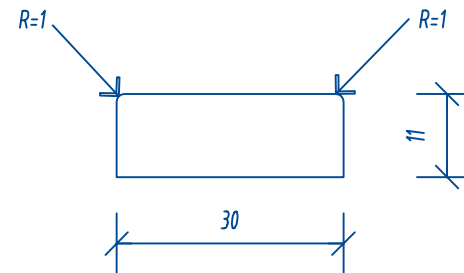

IJSP-112x30 Primed Radiata FJ Door Jamb/Head

IJSP-30x11 Primed Radiata FJ Door Stop

PRODUCT CODE ELDJ11230SET/2.1	PRODUCT DESCRIPTION	DATE DRAWN	10.7.2014
	Edgeline 112x30 Primed Finger Jointed Door Jamb-Set	SCALE	1:1 @ A4
		DRAWING NO.	1
		VERSION	A