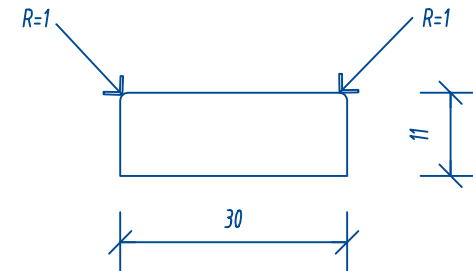

IJSP-112x18 Primed Radiata FJ Door Jamb/Head

IJSP-30x11 Primed Radiata FJ Door Stop

PRODUCT CODE ELDJ11218SET/2.1	PRODUCT DESCRIPTION	DATE DRAWN	11.12.2015
	Edgeline 112x18 Primed Finger Jointed Door Jamb-Set	SCALE	1:1 @ A4
		DRAWING NO.	1
		VERSION	A