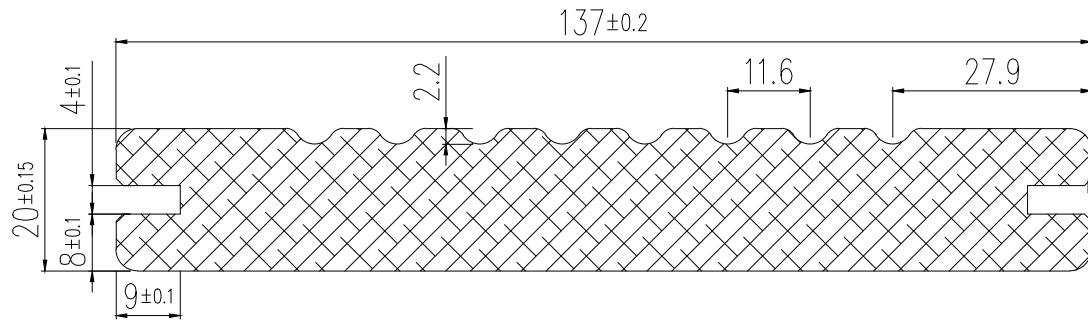

dassoCTECH Decking: 1850*137*20mm

G2

Tongue and Groove