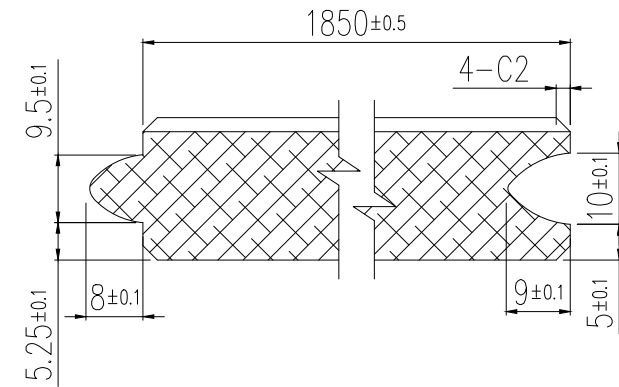

dassoCTECH Decking: 1850*137*20mm

G2

Tongue and Groove