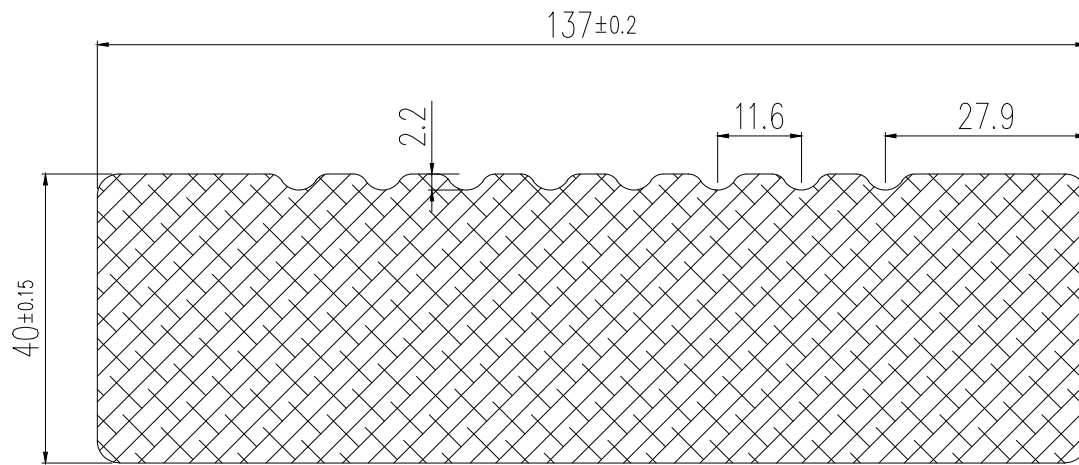

dassoXTR Decking: 1850*137*40mm

GO

Tongue and Groove