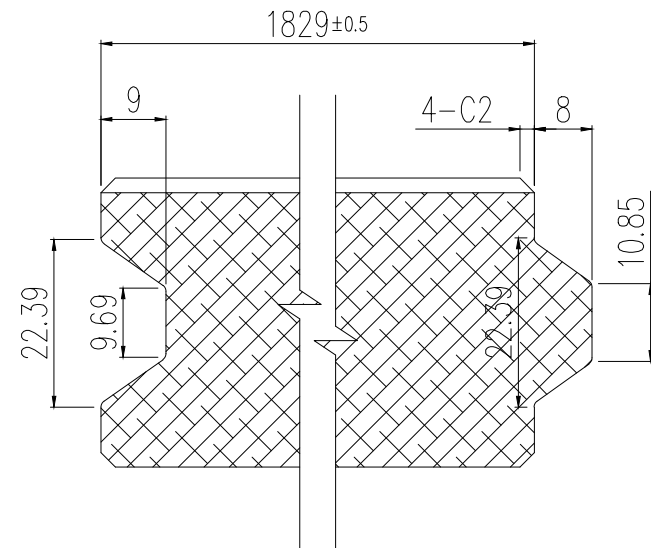

dassoXTR Decking: 1850*137*40mm

GO

Tongue and Groove