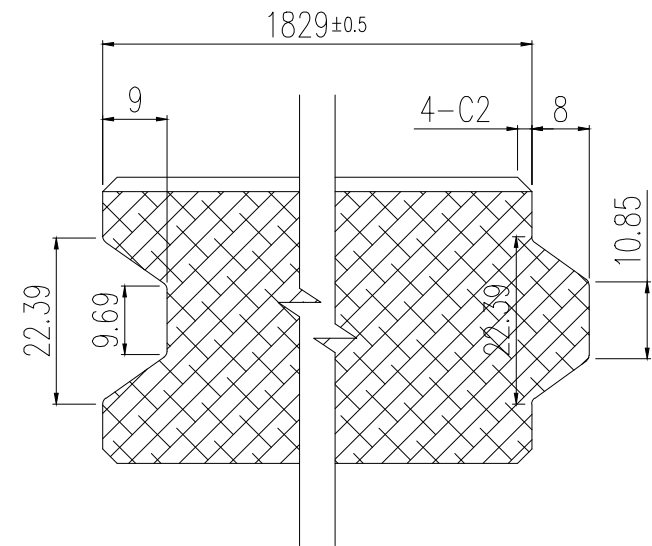

dassoCTECH Decking: 1850\*137\*40mm

G0

Tongue and Groove