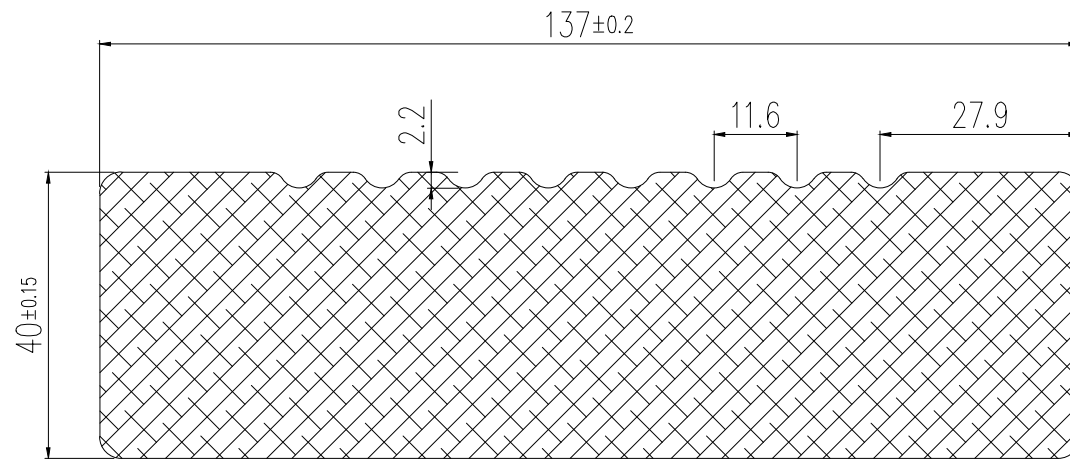

dassoCTECH Decking: 1850\*137\*40mm

G0

Tongue and Groove